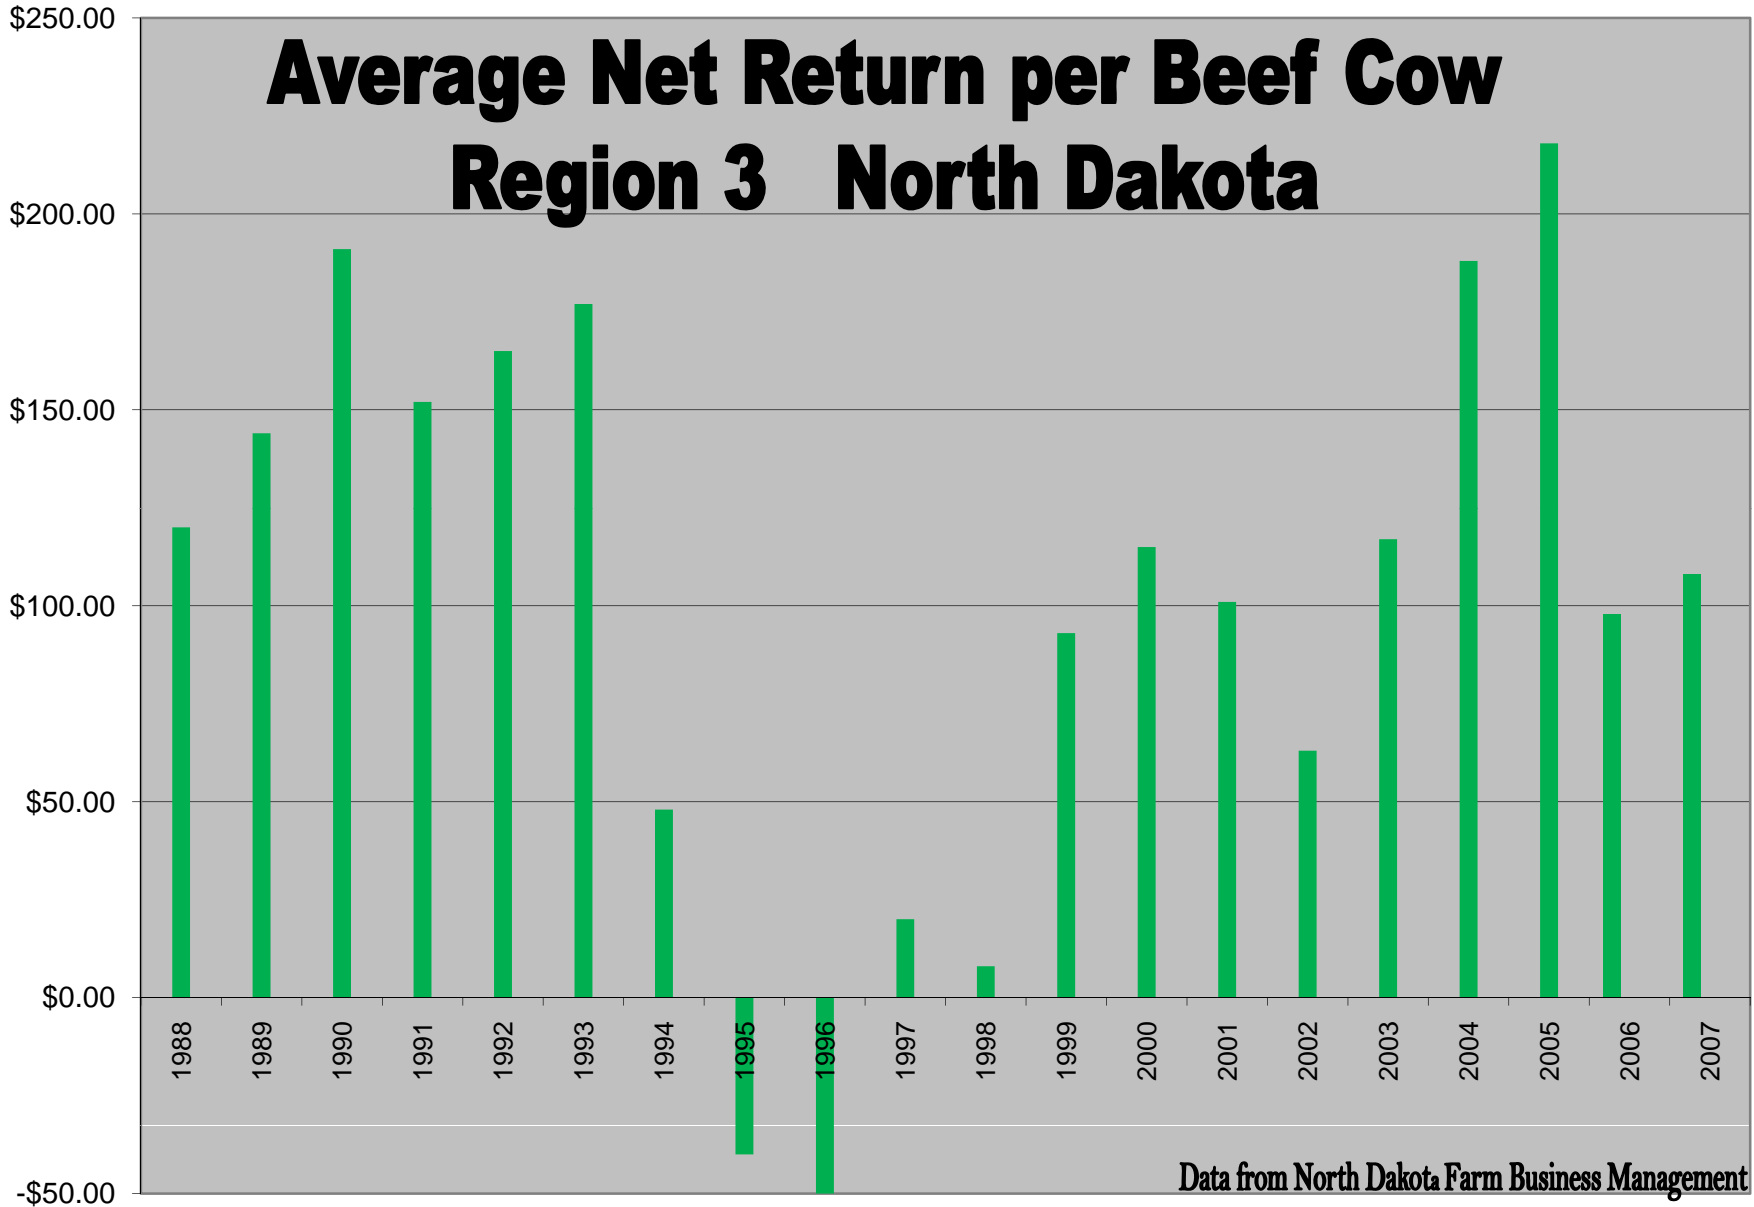

Average Net Return per Beef Cow

Region 3 North Dakota

Data from North Dakota Farm Business Management

Region 3 Average Booklets